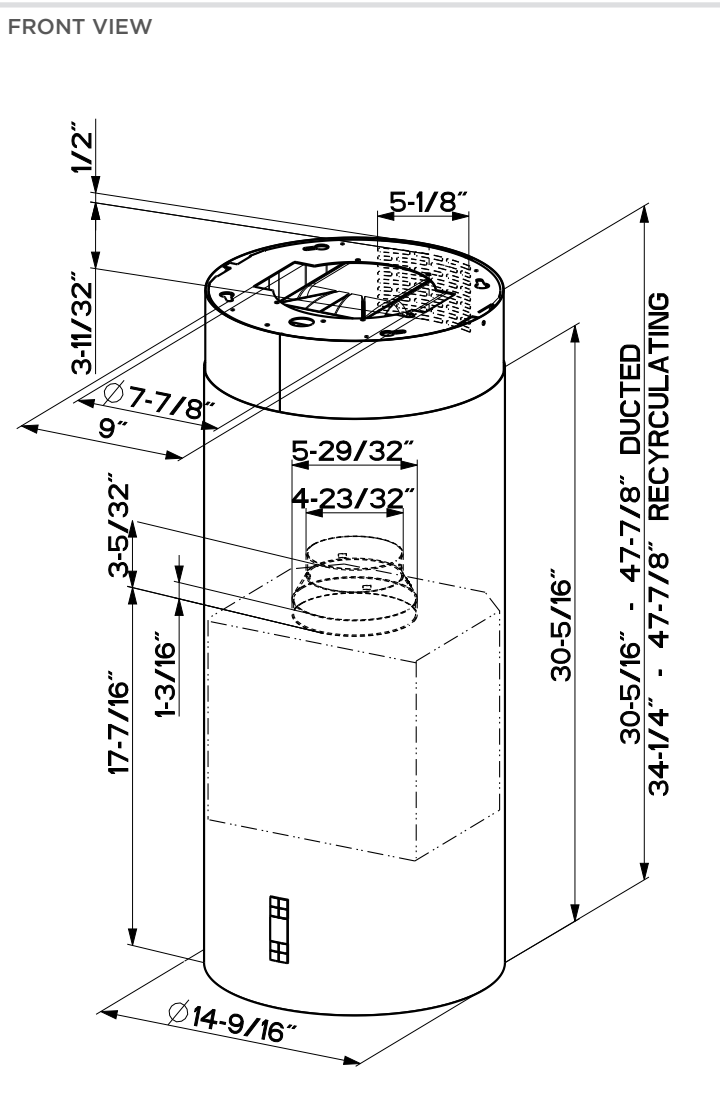

Rev4 824

800 Aviation Parkway, Smyrna, TN 37167 (508) 358-5353 | www.faberonline.com

CYLINDRA ISOLA

MODEL	FUN #	SIZE/MATERIAL	MOTOR CLASS
CYLNIS15SS600	335.0598.085	15" Stainless Steel	600 CFM PRO

DIMENSIONAL DRAWINGS