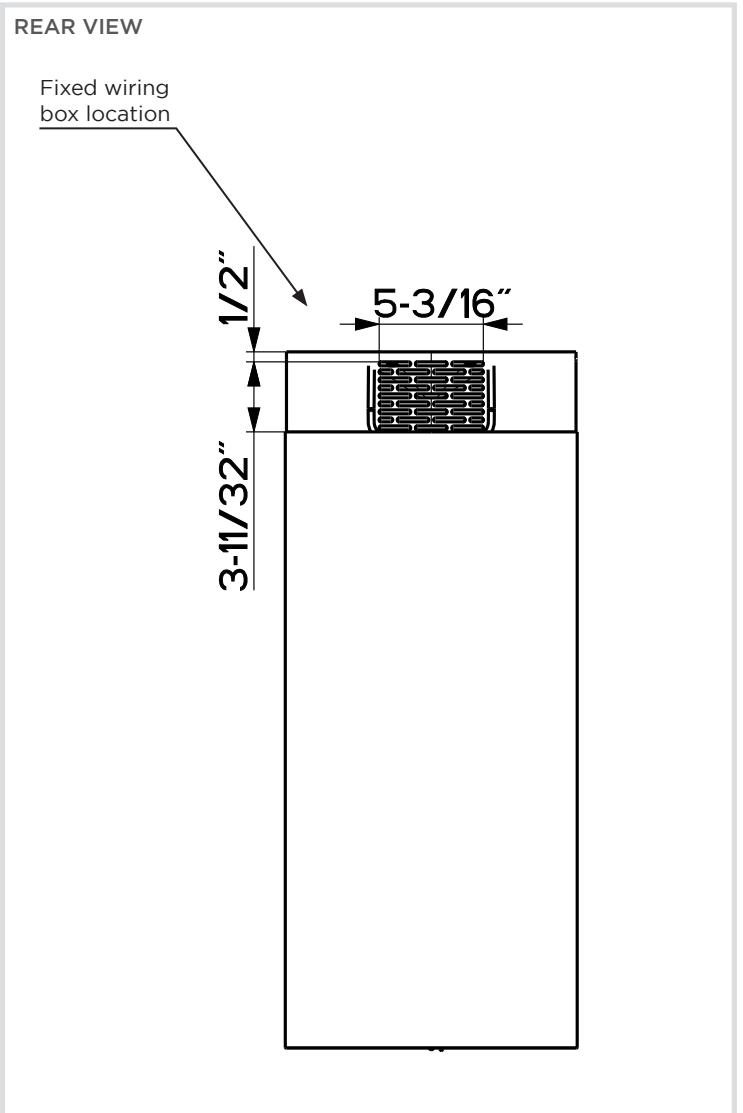

Rev4 824

800 Aviation Parkway, Smyrna, TN 37167 (508) 358-5353 | www.faberonline.com

CYLINDRA ISOLA

MODEL	FUN #	SIZE/MATERIAL	MOTOR CLASS
CYLNIS15SS600	335.0598.085	15" Stainless Steel	600 CFM PRO

DIMENSIONAL DRAWINGS