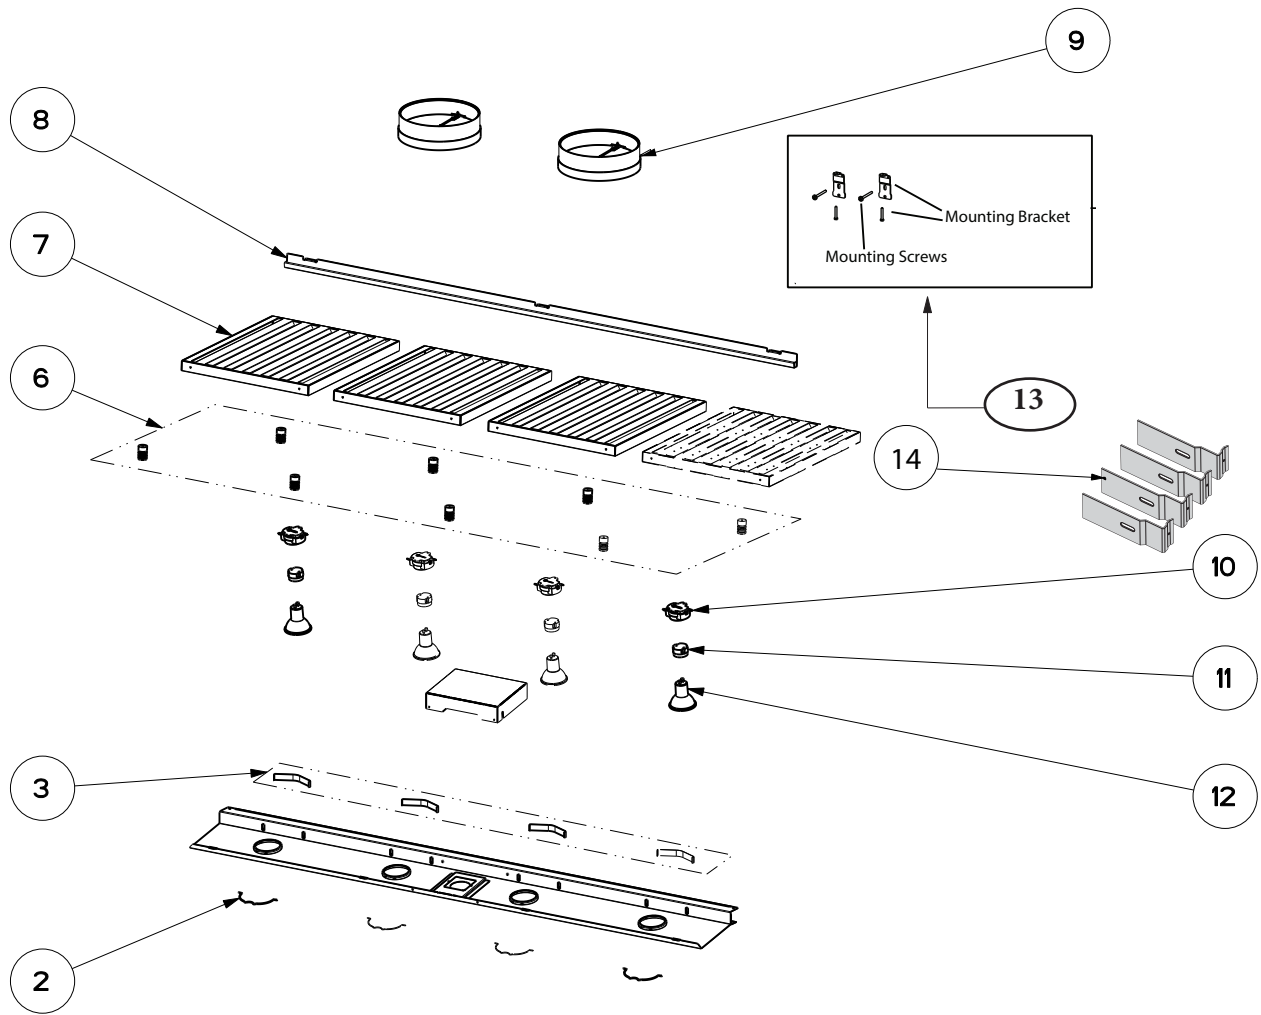

CAMINO (Serial # Starts 9 or B)

body components

	Model Number	CAPR36SS600	CAPR36SS1200	CAPR48SS1200	
Key	Description	36 (600) Stainless	36 (1200) Stainless	48 (1200) Stainless	Qty Req.
2	Bulb Clip	133.0200.447	133.0200.447	133.0200.447	1 (36,42), 2 (48)
3	Grease Filter Springs	133.0176.900	133.0176.900	133.0176.900	1
6	Grease Filter knobs	133.0176.905	133.0176.905	133.0176.905	3 (36), 4 (48)
7	Grease Filter	133.0176.904	133.0176.904	133.0176.904	3 (36,42), 4 (48)
8	Grease Rail	133.0183.288	133.0183.288	133.0183.289	1
9	Damper	133.0055.994	133.0055.994	133.0055.994	1(600), 2 (1200)
10	Lamp holder Support	133.0198.226	133.0198.226	133.0198.226	2
11	Lamp Holder	133.0071.013	133.0071.013	133.0071.013	2
12	LED bulb	133.0486.867	133.0486.867	133.0486.867	3 (36,42), 4 (48)
13	Install Hardware	133.0084.484	133.0084.484	133.0084.484	1
14	Chimney Brackets (qty4)	991.0424.100	991.0424.100	991.0424.100	4

CAMINO (Serial # Starts 9 or B)

control/electrical components

	Model Number	CAPR36SS600	CAPR36SS1200	CAPR48SS1200	
Key	Description	36 (600) Stainless	36 (1200) Stainless	48 (1200) Stainless	Qty Req.
4	Control Knob Kit (Includes Light Disk)	133.0643.091	133.0643.091	133.0643.091	1
5	Control Switch Kit	133.0473.154	133.0473.154	133.0473.154	1
451	Control Board	133.0574.377	133.0574.377	133.0574.377	1

CAMINO (Serial # Starts 9 or B)

motor components

	Model Number	CAPR36SS600	CAPR36SS1200	CAPR48SS1200	
Key	Description	36 (600) Stainless	36 (1200) Stainless	48 (1200) Stainless	Qty Req.
302	Impeller	133.0151.809	133.0151.809	133.0151.809	1 (600), 2 (1200)
303	Capacitor	133.0060.648	133.0060.648	133.0060.648	1 (600), 2 (1200)
305	Motor Rubber Mount	133.0151.811	133.0151.811	133.0151.811	1 (600), 2 (1200)
399	Motor Kit	133.0574.374	133.0574.374	133.0574.374	1 (600), 2 (1200)