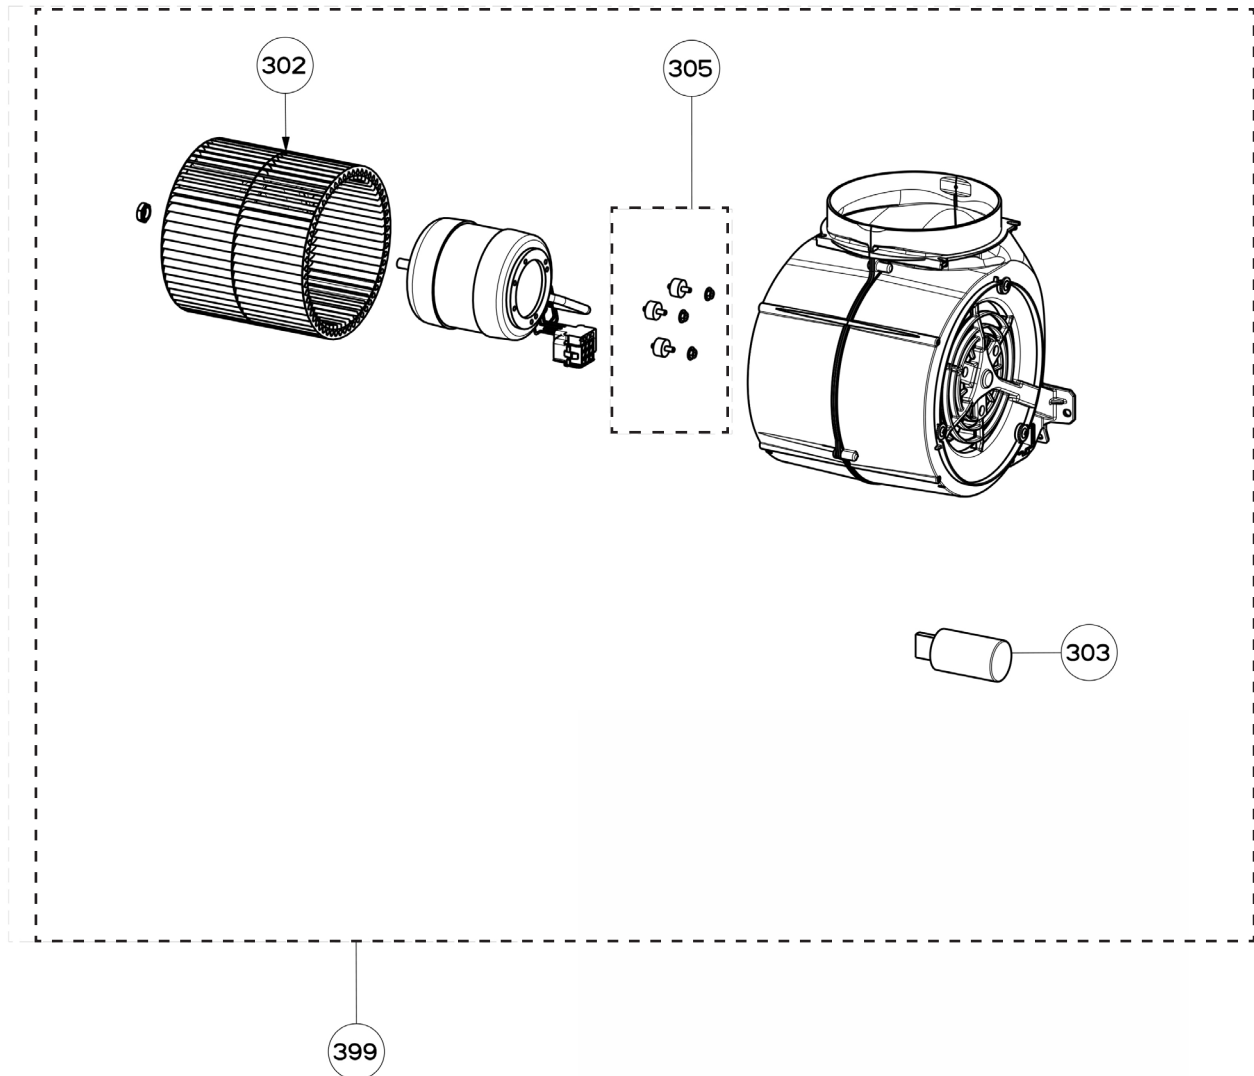

CAMINO (Serial # Starts 9 or B)

body components

	Model Number	CAPR36SS600	CAPR36SS1200	CAPR48SS1200	
Key	Description	36 (600) Stainless	36 (1200) Stainless	48 (1200) Stainless	Qty Req.
2	Bulb Clip	133.0200.447	133.0200.447	133.0200.447	1 (36,42), 2 (48)
3	Grease Filter Springs	133.0176.900	133.0176.900	133.0176.900	1
6	Grease Filter knobs	133.0176.905	133.0176.905	133.0176.905	3 (36), 4 (48)
7	Grease Filter	133.0176.904	133.0176.904	133.0176.904	3 (36,42), 4 (48)
8	Grease Rail	133.0183.288	133.0183.288	133.0183.289	1
9	Damper	133.0055.994	133.0055.994	133.0055.994	1(600), 2 (1200)
10	Lamp holder Support	133.0198.226	133.0198.226	133.0198.226	2
11	Lamp Holder	133.0071.013	133.0071.013	133.0071.013	2
12	LED bulb	133.0486.867	133.0486.867	133.0486.867	3 (36,42), 4 (48)
13	Install Hardware	133.0084.484	133.0084.484	133.0084.484	1
14	Chimney Brackets (qty4)	991.0424.100	991.0424.100	991.0424.100	4

CAMINO (Serial # Starts 9 or B)

control/electrical components

	Model Number	CAPR36SS600	CAPR36SS1200	CAPR48SS1200	
Key	Description	36 (600) Stainless	36 (1200) Stainless	48 (1200) Stainless	Qty Req.
4	Control Knob Kit (Includes Light Disk)	133.0643.091	133.0643.091	133.0643.091	1
5	Control Switch Kit	133.0473.154	133.0473.154	133.0473.154	1
451	Control Board	133.0574.377	133.0574.377	133.0574.377	1

CAMINO (Serial # Starts 9 or B)

motor components

	Model Number	CAPR36SS600	CAPR36SS1200	CAPR48SS1200	
Key	Description	36 (600) Stainless	36 (1200) Stainless	48 (1200) Stainless	Qty Req.
302	Impeller	133.0151.809	133.0151.809	133.0151.809	1 (600), 2 (1200)
303	Capacitor	133.0060.648	133.0060.648	133.0060.648	1 (600), 2 (1200)
305	Motor Rubber Mount	133.0151.811	133.0151.811	133.0151.811	1 (600), 2 (1200)
399	Motor Kit	133.0574.374	133.0574.374	133.0574.374	1 (600), 2 (1200)