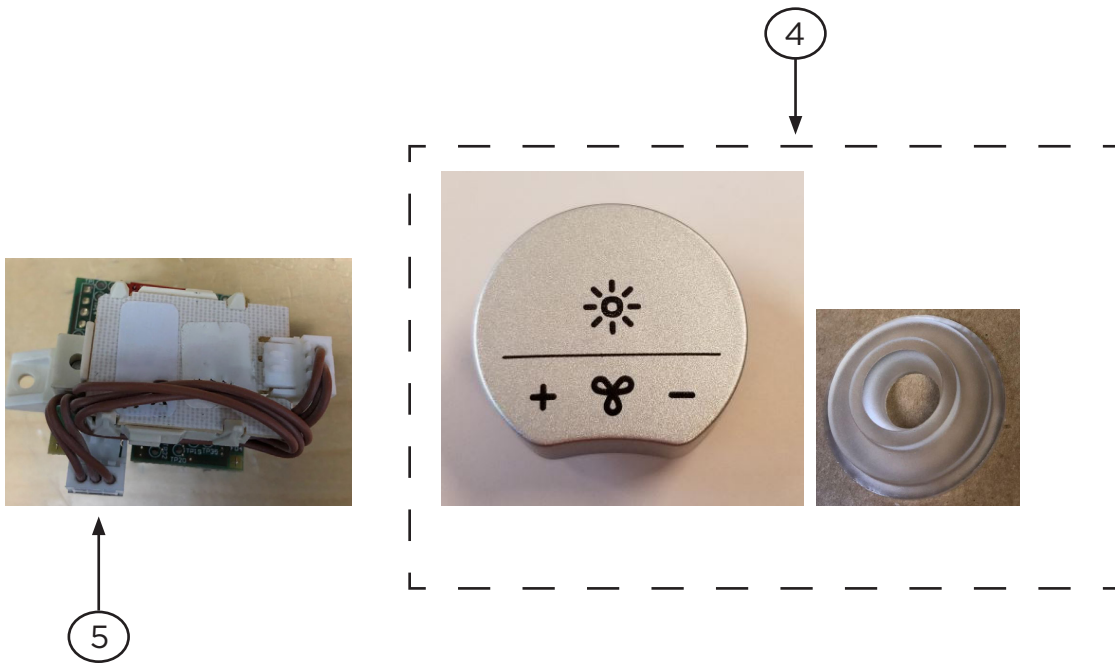

CAMINO (Serial # Starts 9 or B)

body components

	Model Number	CAPR36SS600	CAPR36SS1200	CAPR48SS1200	
Key	Description	36 (600) Stainless	36 (1200) Stainless	48 (1200) Stainless	Qty Req.
2	Bulb Clip	133.0200.447	133.0200.447	133.0200.447	1 (36,42), 2 (48)
3	Grease Filter Springs	133.0176.900	133.0176.900	133.0176.900	1
6	Grease Filter knobs	133.0176.905	133.0176.905	133.0176.905	3 (36), 4 (48)
7	Grease Filter	133.0176.904	133.0176.904	133.0176.904	3 (36,42), 4 (48)
8	Grease Rail	133.0183.288	133.0183.288	133.0183.289	1
9	Damper	133.0055.994	133.0055.994	133.0055.994	1(600), 2 (1200)
10	Lamp holder Support	133.0198.226	133.0198.226	133.0198.226	2
11	Lamp Holder	133.0071.013	133.0071.013	133.0071.013	2
12	LED bulb	133.0486.867	133.0486.867	133.0486.867	3 (36,42), 4 (48)
13	Install Hardware	133.0084.484	133.0084.484	133.0084.484	1
14	Chimney Brackets (qty4)	991.0424.100	991.0424.100	991.0424.100	4

CAMINO (Serial # Starts 9 or B)

control/electrical components

	Model Number	CAPR36SS600	CAPR36SS1200	CAPR48SS1200	
Key	Description	36 (600) Stainless	36 (1200) Stainless	48 (1200) Stainless	Qty Req.
4	Control Knob Kit (Includes Light Disk)	133.0643.091	133.0643.091	133.0643.091	1
5	Control Switch Kit	133.0473.154	133.0473.154	133.0473.154	1
451	Control Board	133.0574.377	133.0574.377	133.0574.377	1

CAMINO (Serial # Starts 9 or B)

motor components

	Model Number	CAPR36SS600	CAPR36SS1200	CAPR48SS1200	
Key	Description	36 (600) Stainless	36 (1200) Stainless	48 (1200) Stainless	Qty Req.
302	Impeller	133.0151.809	133.0151.809	133.0151.809	1 (600), 2 (1200)
303	Capacitor	133.0060.648	133.0060.648	133.0060.648	1 (600), 2 (1200)
305	Motor Rubber Mount	133.0151.811	133.0151.811	133.0151.811	1 (600), 2 (1200)
399	Motor Kit	133.0574.374	133.0574.374	133.0574.374	1 (600), 2 (1200)