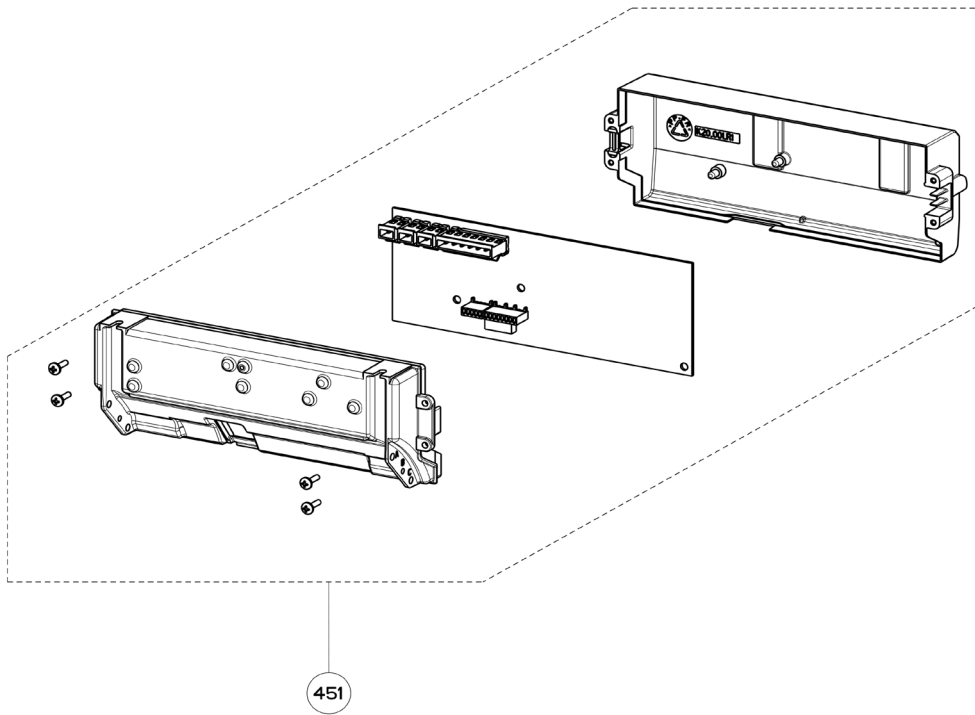

CAMINO (Serial # Starts 9 or B)

body components

	Model Number	CAPR36SS600	CAPR36SS1200	CAPR48SS1200	
Key	Description	36 (600) Stainless	36 (1200) Stainless	48 (1200) Stainless	Qty Req.
2	Bulb Clip	133.0200.447	133.0200.447	133.0200.447	1 (36,42), 2 (48)
3	Grease Filter Springs	133.0176.900	133.0176.900	133.0176.900	1
6	Grease Filter knobs	133.0176.905	133.0176.905	133.0176.905	3 (36), 4 (48)
7	Grease Filter	133.0176.904	133.0176.904	133.0176.904	3 (36,42), 4 (48)
8	Grease Rail	133.0183.288	133.0183.288	133.0183.289	1
9	Damper	133.0055.994	133.0055.994	133.0055.994	1(600), 2 (1200)
10	Lamp holder Support	133.0198.226	133.0198.226	133.0198.226	2
11	Lamp Holder	133.0071.013	133.0071.013	133.0071.013	2
12	LED bulb	133.0486.867	133.0486.867	133.0486.867	3 (36,42), 4 (48)
13	Install Hardware	133.0084.484	133.0084.484	133.0084.484	1
14	Chimney Brackets (qty4)	991.0424.100	991.0424.100	991.0424.100	4

CAMINO (Serial # Starts 9 or B)

control/electrical components

	Model Number	CAPR36SS600	CAPR36SS1200	CAPR48SS1200	
Key	Description	36 (600) Stainless	36 (1200) Stainless	48 (1200) Stainless	Qty Req.
4	Control Knob Kit (Includes Light Disk)	133.0643.091	133.0643.091	133.0643.091	1
5	Control Switch Kit	133.0473.154	133.0473.154	133.0473.154	1
451	Control Board	133.0574.377	133.0574.377	133.0574.377	1

CAMINO (Serial # Starts 9 or B)

motor components

	Model Number	CAPR36SS600	CAPR36SS1200	CAPR48SS1200	
Key	Description	36 (600) Stainless	36 (1200) Stainless	48 (1200) Stainless	Qty Req.
302	Impeller	133.0151.809	133.0151.809	133.0151.809	1 (600), 2 (1200)
303	Capacitor	133.0060.648	133.0060.648	133.0060.648	1 (600), 2 (1200)
305	Motor Rubber Mount	133.0151.811	133.0151.811	133.0151.811	1 (600), 2 (1200)
399	Motor Kit	133.0574.374	133.0574.374	133.0574.374	1 (600), 2 (1200)