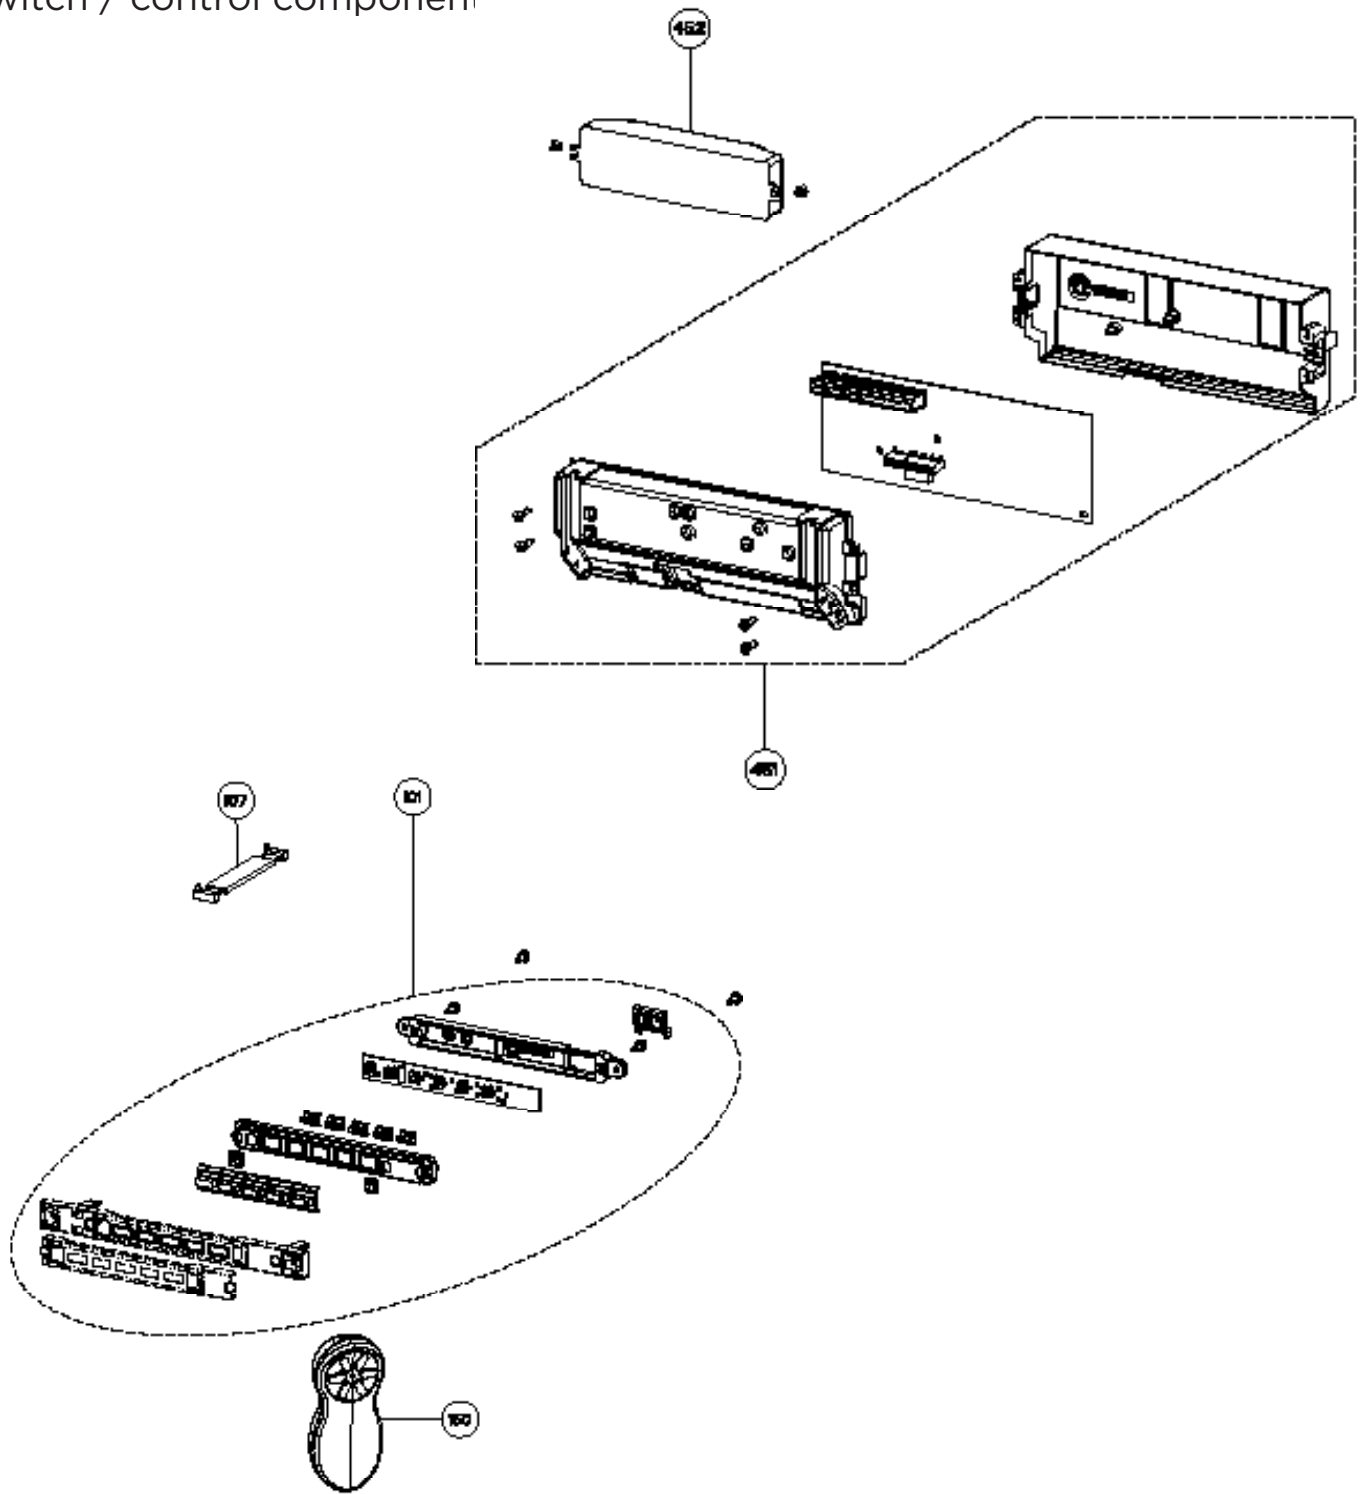

STRATUS WHITE 2018 NB BLOWER MODEL (Serial # Starts 9 or A thru G)

body components

	Model Number	STRTIS36WHNB	STRTIS48WHNB	
Key	Description	36 White	48 White	Qty Req.
1	Panel Magnet	133.0309.937	133.0309.937	2 (36"), 4 (48")
2	Perimetric Glass Panel	133.0315.412	133.0379.821	1
3	Grease Filter	133.0036.291	133.0036.291	3 (36"), 4 (48")
5	Panel Hinge Kit	133.0311.156	133.0304.582	2
7	Electric Filter	133.0312.535	133.0312.535	1
14	Specialty EMI Filter	133.0578.876	133.0578.876	1
8	LED Light Bar	133.0620.622	133.0620.622	2
9	Lower Mounting Bracket	133.0433.035	133.0433.035	2
10	Upper Mounting Bracket	133.0433.034	133.0433.034	2
11	Damper	133.0055.994	133.0055.994	1

STRATUS WHITE 2018 NB BLOWER MODEL (Serial # Starts 9 or A thru G)

switch / control component

	Model Number	STRTIS36WHNB	STRTIS48WHNB	
Key	Description	36 White	48 White	Qty Req.
101	Control Kit	133.0386.936	133.0386.936	1
107	Ribbon Connector	133.0016.845	133.0016.845	1
451	Control Board	133.0516.453	133.0516.453	1
452	Transformer	133.0299.377	133.0299.377	1
150	Remote Control	REMORIG	REMORIG	1

STRATUS WHITE 2018 NB BLOWER MODEL (Serial # Starts 9 or A thru G)

motor components

	Model Number	IB300	IB400	IB600	
Key	Description	300 cfm motor	400 cfm motor	600 cfm motor	Qty Req.
305	Rubber Motor Mount	133.0051.603	133.0051.603		1
307	Impeller	133.0052.519	133.0052.519		1
312	Capacitor	133.0060.648	133.0060.648	133.0060.648	1
399	Motor Group	133.0178.492	133.0052.518	133.0200.468	1