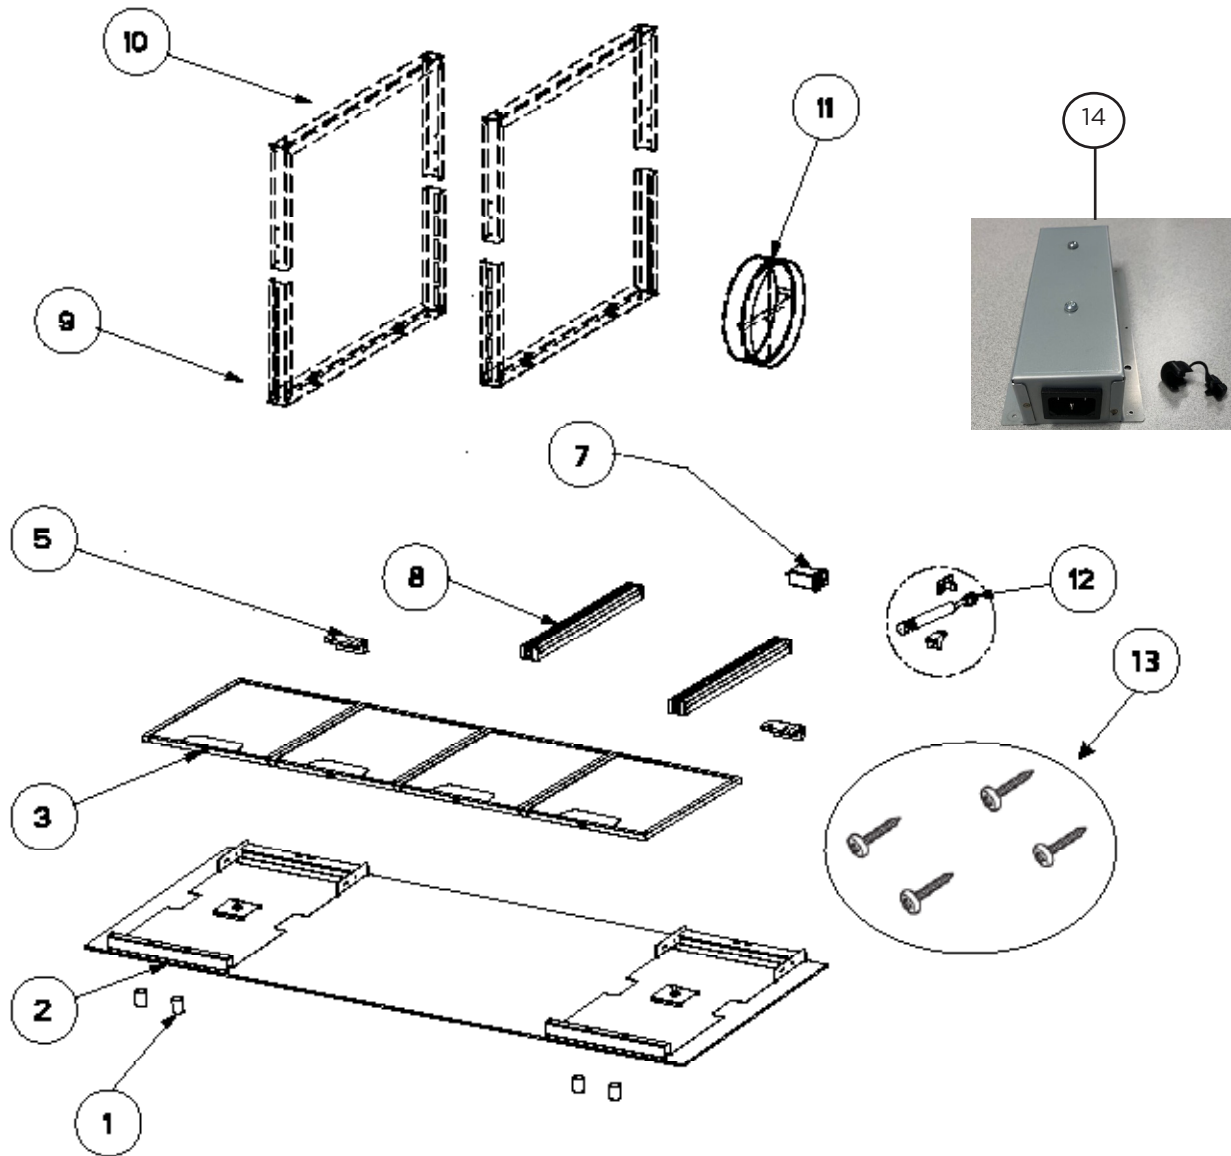

STRATUS WHITE 2018 NB BLOWER MODEL (Serial # Starts 9 or A thru G)

body components

	Model Number	STRTIS36WHNB	STRTIS48WHNB	
Key	Description	36 White	48 White	Qty Req.
1	Panel Magnet	133.0309.937	133.0309.937	2 (36"), 4 (48")
2	Perimetric Glass Panel	133.0315.412	133.0379.821	1
3	Grease Filter	133.0036.291	133.0036.291	3 (36"), 4 (48")
5	Panel Hinge Kit	133.0311.156	133.0304.582	2
7	Electric Filter	133.0312.535	133.0312.535	1
14	Specialty EMI Filter	133.0578.876	133.0578.876	1
8	LED Light Bar	133.0620.622	133.0620.622	2
9	Lower Mounting Bracket	133.0433.035	133.0433.035	2
10	Upper Mounting Bracket	133.0433.034	133.0433.034	2
11	Damper	133.0055.994	133.0055.994	1

STRATUS WHITE 2018 NB BLOWER MODEL (Serial # Starts 9 or A thru G)

switch / control component

	Model Number	STRTIS36WHNB	STRTIS48WHNB	
Key	Description	36 White	48 White	Qty Req.
101	Control Kit	133.0386.936	133.0386.936	1
107	Ribbon Connector	133.0016.845	133.0016.845	1
451	Control Board	133.0516.453	133.0516.453	1
452	Transformer	133.0299.377	133.0299.377	1
150	Remote Control	REMORIG	REMORIG	1

STRATUS WHITE 2018 NB BLOWER MODEL (Serial # Starts 9 or A thru G)

motor components

	Model Number	IB300	IB400	IB600	
Key	Description	300 cfm motor	400 cfm motor	600 cfm motor	Qty Req.
305	Rubber Motor Mount	133.0051.603	133.0051.603		1
307	Impeller	133.0052.519	133.0052.519		1
312	Capacitor	133.0060.648	133.0060.648	133.0060.648	1
399	Motor Group	133.0178.492	133.0052.518	133.0200.468	1