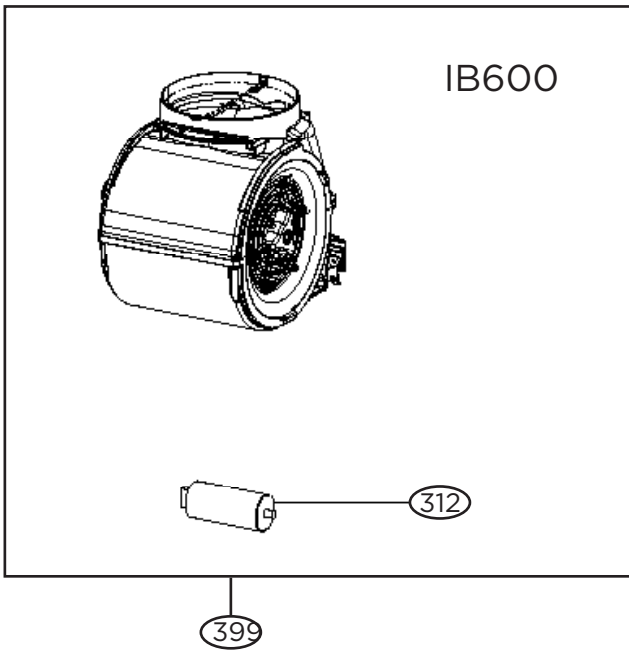

STRATUS WHITE 2018 NB BLOWER MODEL (Serial # Starts 9 or A thru G)

body components

	Model Number	STRTIS36WHNB	STRTIS48WHNB	
Key	Description	36 White	48 White	Qty Req.
1	Panel Magnet	133.0309.937	133.0309.937	2 (36"), 4 (48")
2	Perimetric Glass Panel	133.0315.412	133.0379.821	1
3	Grease Filter	133.0036.291	133.0036.291	3 (36"), 4 (48")
5	Panel Hinge Kit	133.0311.156	133.0304.582	2
7	Electric Filter	133.0312.535	133.0312.535	1
14	Specialty EMI Filter	133.0578.876	133.0578.876	1
8	LED Light Bar	133.0620.622	133.0620.622	2
9	Lower Mounting Bracket	133.0433.035	133.0433.035	2
10	Upper Mounting Bracket	133.0433.034	133.0433.034	2
11	Damper	133.0055.994	133.0055.994	1

STRATUS WHITE 2018 NB BLOWER MODEL (Serial # Starts 9 or A thru G)

switch / control component

	Model Number	STRTIS36WHNB	STRTIS48WHNB	
Key	Description	36 White	48 White	Qty Req.
101	Control Kit	133.0386.936	133.0386.936	1
107	Ribbon Connector	133.0016.845	133.0016.845	1
451	Control Board	133.0516.453	133.0516.453	1
452	Transformer	133.0299.377	133.0299.377	1
150	Remote Control	REMORIG	REMORIG	1

STRATUS WHITE 2018 NB BLOWER MODEL (Serial # Starts 9 or A thru G)

motor components

	Model Number	IB300	IB400	IB600	
Key	Description	300 cfm motor	400 cfm motor	600 cfm motor	Qty Req.
305	Rubber Motor Mount	133.0051.603	133.0051.603		1
307	Impeller	133.0052.519	133.0052.519		1
312	Capacitor	133.0060.648	133.0060.648	133.0060.648	1
399	Motor Group	133.0178.492	133.0052.518	133.0200.468	1