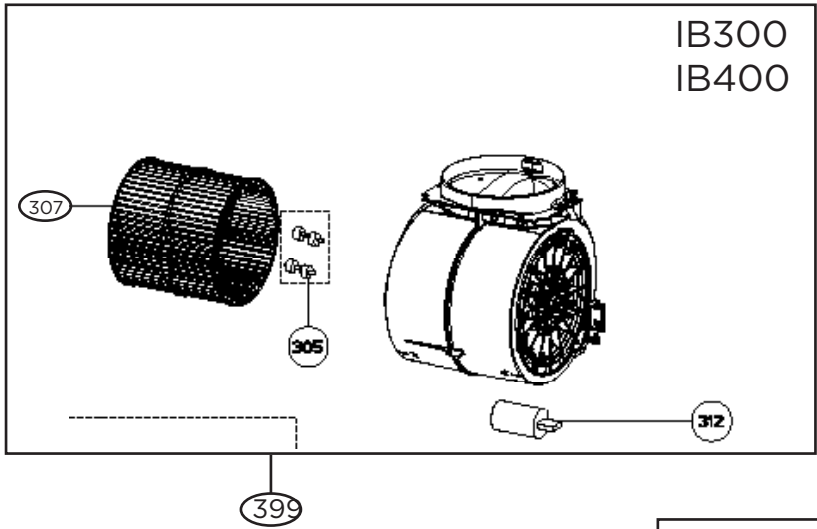

STRATUS WHITE 2018 NB BLOWER MODEL (Serial # Starts 9 or A thru G)

body components

	Model Number	STRTIS36WHNB	STRTIS48WHNB	
Key	Description	36 White	48 White	Qty Req.
1	Panel Magnet	133.0309.937	133.0309.937	2 (36"), 4 (48")
2	Perimetric Glass Panel	133.0315.412	133.0379.821	1
3	Grease Filter	133.0036.291	133.0036.291	3 (36"), 4 (48")
5	Panel Hinge Kit	133.0311.156	133.0304.582	2
7	Electric Filter	133.0312.535	133.0312.535	1
14	Specialty EMI Filter	133.0578.876	133.0578.876	1
8	LED Light Bar	133.0620.622	133.0620.622	2
9	Lower Mounting Bracket	133.0433.035	133.0433.035	2
10	Upper Mounting Bracket	133.0433.034	133.0433.034	2
11	Damper	133.0055.994	133.0055.994	1

STRATUS WHITE 2018 NB BLOWER MODEL (Serial # Starts 9 or A thru G)

switch / control component

	Model Number	STRTIS36WHNB	STRTIS48WHNB	
Key	Description	36 White	48 White	Qty Req.
101	Control Kit	133.0386.936	133.0386.936	1
107	Ribbon Connector	133.0016.845	133.0016.845	1
451	Control Board	133.0516.453	133.0516.453	1
452	Transformer	133.0299.377	133.0299.377	1
150	Remote Control	REMORIG	REMORIG	1

STRATUS WHITE 2018 NB BLOWER MODEL (Serial # Starts 9 or A thru G)

motor components

	Model Number	IB300	IB400	IB600	
Key	Description	300 cfm motor	400 cfm motor	600 cfm motor	Qty Req.
305	Rubber Motor Mount	133.0051.603	133.0051.603		1
307	Impeller	133.0052.519	133.0052.519		1
312	Capacitor	133.0060.648	133.0060.648	133.0060.648	1
399	Motor Group	133.0178.492	133.0052.518	133.0200.468	1